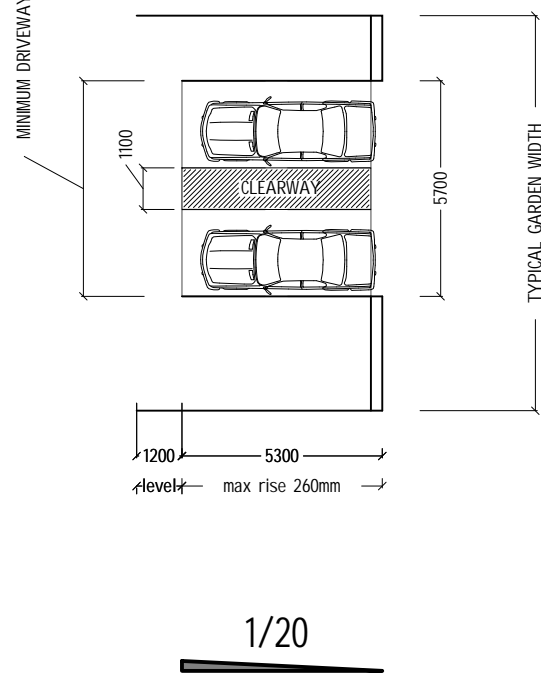

DWELLINGS UNIVERSAL ACCESS COMPLIANCE SCENARIOS

LEVEL ACCESS $\leq 1/50$

LEVEL ACCESS MAX RISE 100mm
Scale 1/200 @A3

RAMPED ACCESS $> 1/20 < 1/15$

RAMPED ACCESS MAX RISE 350mm @ 1/15
Scale 1/200 @A3

SLOPED ACCESS $1/50 > / < 1/20$

SLOPED ACCESS MAX RISE 260mm
Scale 1/200 @A3

STEPPED ACCESS $> 1/15$

STEPPED ACCESS
GRADIENT OVER 1/15
Scale 1/200 @A3

136