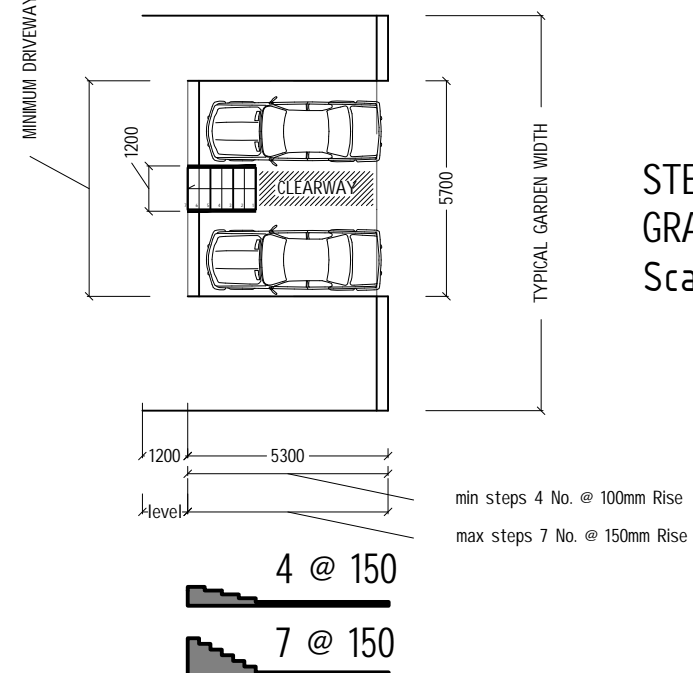

DWELLINGS UNIVERSAL ACCESS COMPLIANCE SCENARIOS

LEVEL ACCESS $\leq 1/50$

LEVEL ACCESS MAX RISE 100mm
Scale 1/200 @A3

RAMPED ACCESS $> 1/20 < 1/15$

RAMPED ACCESS MAX RISE 350mm @ 1/15
Scale 1/200 @A3

SLOPED ACCESS $1/50 > / < 1/20$

SLOPED ACCESS MAX RISE 260mm
Scale 1/200 @A3

STEPPED ACCESS $> 1/15$

STEPPED ACCESS
GRADIENT OVER 1/15
Scale 1/200 @A3

136