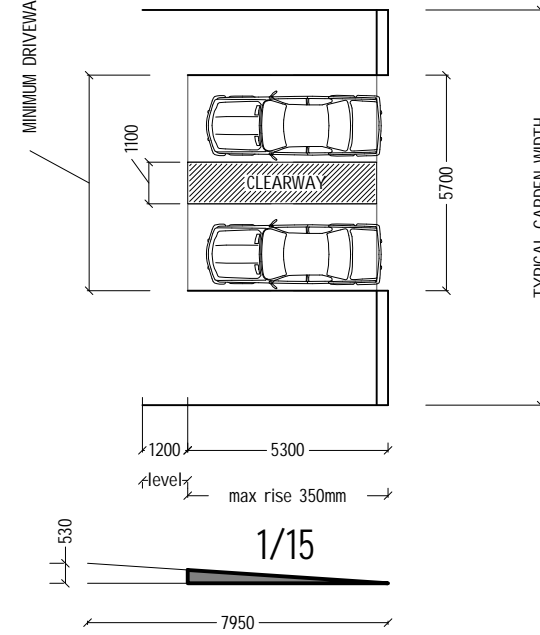

DWELLINGS UNIVERSAL ACCESS COMPLIANCE SCENARIOS

LEVEL ACCESS $\leq 1/50$

LEVEL ACCESS MAX RISE 100mm
Scale 1/200 @A3

RAMPED ACCESS $> 1/20 < 1/15$

RAMPED ACCESS MAX RISE 350mm @ 1/15
Scale 1/200 @A3

SLOPED ACCESS $1/50 > / < 1/20$

SLOPED ACCESS MAX RISE 260mm
Scale 1/200 @A3

STEPPED ACCESS $> 1/15$

STEPPED ACCESS
GRADIENT OVER 1/15
Scale 1/200 @A3

136