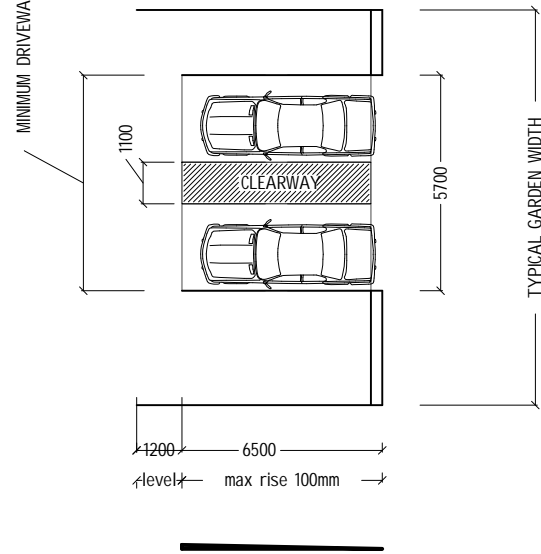

DWELLINGS UNIVERSAL ACCESS COMPLIANCE SCENARIOS

LEVEL ACCESS $\leq 1/50$

LEVEL ACCESS MAX RISE 100mm
Scale 1/200 @A3

RAMPED ACCESS $> 1/20 < 1/15$

RAMPED ACCESS MAX RISE 350mm @ 1/15
Scale 1/200 @A3

SLOPED ACCESS $1/50 > / < 1/20$

SLOPED ACCESS MAX RISE 260mm
Scale 1/200 @A3

STEPPED ACCESS $> 1/15$

STEPPED ACCESS
GRADIENT OVER 1/15
Scale 1/200 @A3

136